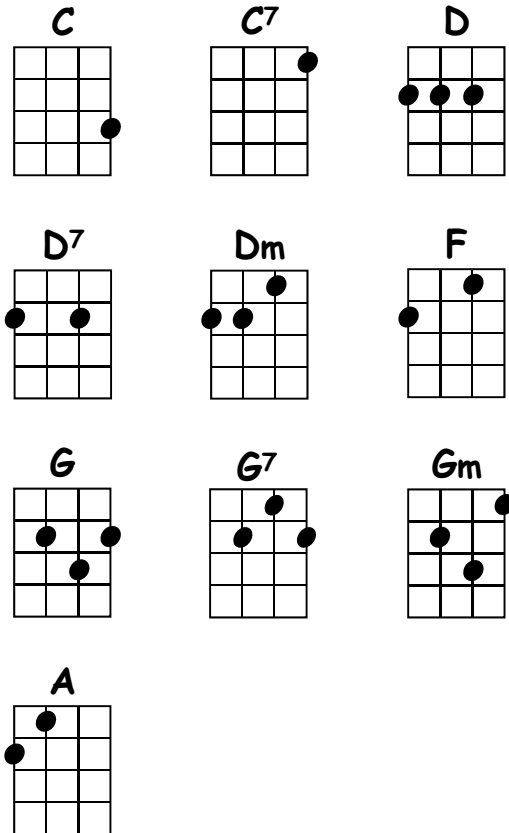

Gm D7 Gm Gm
C7 C7 F C7

Let It Snow

Verse 1

F C7 F
Oh, the weather out-side is frightful
Gm C7
But the fire is so de-lightful
Gm D7 Gm
And since we've no place to go,
C7 F
Let it snow! Let it snow! Let it snow!

Verse 2

F C7 F
Oh, it doesn't show signs of stopping
Gm C7
And I've brought some corn for popping
Gm D7 Gm
The lights are turned way down low
C7 F
Let it snow! Let it snow! Let it snow!

Bridge

C
When we finally kiss goodnight
Dm G7 C
How I'll hate going out in the storm!

Chords in these songs

☞ = *Pause or take a breath*

[hold] = *Strum the chord once and let it ring*

[stop] = *Strum the chord once and mute the strings*

Let It Snow / Winter Wonderland

C

But if you'll really hold me tight