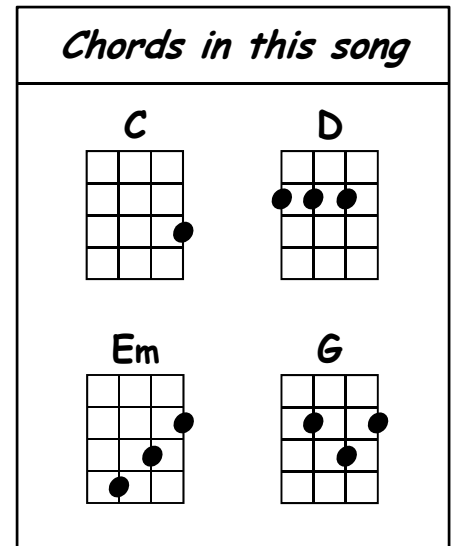

Em

When my eyes beheld an eerie sight

C

For my monster from his slab ♪ began to rise

D

And suddenly, ♪ to my surprise,

Chorus

G

(He did the Mash) ♪ He did the Monster Mash

Em

(The Monster Mash) ♪ It was a graveyard smash

C

(He did the Mash) ♪ It caught on in a flash

D

(He did the Mash) ♪ He did the Monster Mash

Verse 2

G

From my laboratory in the Castle East

Em

To the master bedroom where the vampires feast

Monster Mash

C

The ghouls all came from their humble abodes

D