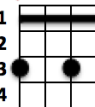

On cobble stones I lay

**D7**

Every night you'll find me

**G7**

Tired out and worn

**G7**

Happy when the daylight comes creeping

**Gm**

**C7**

Heralding the dawn

**F**

Sleeping when it's raining

**G7**

And sleeping when it's fine,

**Gm**

**C7 E7 A7**

Trains rattling by a - bove

**D7**

Pavement is my pillow

**G7**

No matter where I stray

**Gm**

Underneath the arches

(To end )