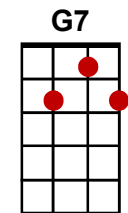

# Freight Train (in C)

(Elizabeth Cotten)

Intro: E7 E7 F F C G7 C C

**Chorus:** C G7  
Freight train, freight train, goin' so fast

C  
Freight train, freight train, goin' so fast

E7 F  
Please don't tell what train I'm on

C G7 C C  
So they won't know which route I've gone

E7 E7 F F C G7 C C

C G7  
When I die, please bury me deep

C  
Down at the end of old Chestnut Street

E7 F  
Where I can hear old Number 9

C G7 C C  
As she comes rolling by.

**Chorus:**

C G7  
When I'm dead and in my grave

C  
No more good times do I crave

E7 F  
Place the stones at my head and feet

C G7 C C  
Tell my friends that I've gone to sleep.

**Chorus:** C G7  
Freight train, freight train, goin' so fast