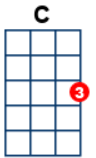

Lockdown Blues

key:C, artist:Geoff & Sheila Withe 2020, Words & Music: Geoff Withe

INTRO: First Verse

[C] COME ON BABY DO THE LOCKDOWN BLUES
PUT ON YOUR DANCING SLIPPERS, NOT YOUR SHOES
[F] PICK SOME MUSIC WITH A GROOVY BEAT
[C] JUST ENOUGH TO MAKE YOU MOVE THOSE FEET
[G] COME ON BABY [F] NO TIME TO LOOSE..

[C] LETS DO THE LOCKDOWN BLUES.

[C] LETS PRETEND WE ARE OUT ON THE TOWN,
PYJAMA BOTTOMS JUST DON'T GO DOWN
[F] YOUR SKINNY JEANS AND HAWAII TOP
[C] CREATE THE ATMOSPHERE TO MAKE YOU BOP
[G] COME ON BABY [F] LIGHT MY FUSE..

[C] LETS DO THE LOCKDOWN BLUES.

[C] SO LETS ROCK, LETS ROLL
[F] HAND JIVE [C] WITH SOUL
[G] COME ON BABY [F] LIGHT MY FUSE..

[C] LETS DO THE LOCKDOWN BLUES.

[C] ITS KIND OF EARLY THE DAYS JUST BEGUN
PUT ON THE MUSIC LETS NOT WAIT FOR THE SUN
[F] I DON'T MIND IF MY BREKKY'S ON HOLD
[C] I DON'T CARE IF MY EGG GOES COLD
[G] COME ON BABY [F] NO TIME TO LOOSE..

[C] LETS DO THE LOCKDOWN BLUES

[C] YOUV'E CLEANED THE HOUSE AND THE CUPBOARDS ARE FULL
YOU DRANK SO MUCH YOUV'E BEEN OFF YOUR SKULL
[F] WHY SHOULD YOU LET YOUR LIFE BE DULL
[C] WHEN THERE'S MUSIC THERE IS NEVER A LULL
[G] COME ON BABY [F] NO MORE BOOZE..

[C] LETS DO THE LOCKDOWN BLUES.

[C] LETS ROCK, LETS ROLL
[F] LETS DANCE WITH [C] SOUL
[G] COME ON BABY [F] NO TIME TO LOOSE..

[C] LETS DO THE LOCKDOWN BLUES.