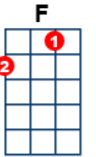

Lockdown Blues

key:C, artist:Geoff & Sheila Withe 2020, Words & Music: Geoff Withe

INTRO: First Verse

[C] COME ON BABY DO THE LOCKDOWN BLUES
PUT ON YOUR DANCING SLIPPERS, NOT YOUR SHOES
[F] PICK SOME MUSIC WITH A GROOVY BEAT
[C] JUST ENOUGH TO MAKE YOU MOVE THOSE FEET
[G] COME ON BABY [F] NO TIME TO LOOSE..

[C] LETS DO THE LOCKDOWN BLUES.

[C] LETS PRETEND WE ARE OUT ON THE TOWN,
PYJAMA BOTTOMS JUST DON'T GO DOWN
[F] YOUR SKINNY JEANS AND HAWAII TOP
[C] CREATE THE ATMOSPHERE TO MAKE YOU BOP
[G] COME ON BABY [F] LIGHT MY FUSE..

[C] LETS DO THE LOCKDOWN BLUES.

[C] SO LETS ROCK, LETS ROLL
[F] HAND JIVE [C] WITH SOUL
[G] COME ON BABY [F] LIGHT MY FUSE..

[C] LETS DO THE LOCKDOWN BLUES.

[C] ITS KIND OF EARLY THE DAYS JUST BEGUN
PUT ON THE MUSIC LETS NOT WAIT FOR THE SUN
[F] I DON'T MIND IF MY BREKKY'S ON HOLD
[C] I DON'T CARE IF MY EGG GOES COLD
[G] COME ON BABY [F] NO TIME TO LOOSE..

[C] LETS DO THE LOCKDOWN BLUES

[C] YOUV'E CLEANED THE HOUSE AND THE CUPBOARDS ARE FULL
YOU DRANK SO MUCH YOUV'E BEEN OFF YOUR SKULL
[F] WHY SHOULD YOU LET YOUR LIFE BE DULL
[C] WHEN THERE'S MUSIC THERE IS NEVER A LULL
[G] COME ON BABY [F] NO MORE BOOZE..

[C] LETS DO THE LOCKDOWN BLUES.

[C] LETS ROCK, LETS ROLL
[F] LETS DANCE WITH [C] SOUL
[G] COME ON BABY [F] NO TIME TO LOOSE..

[C] LETS DO THE LOCKDOWN BLUES.