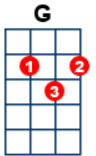

Lockdown Blues

key:C, artist:Geoff & Sheila Withe 2020, Words & Music: Geoff Withe

INTRO: First Verse

[C] COME ON BABY DO THE LOCKDOWN BLUES
PUT ON YOUR DANCING SLIPPERS, NOT YOUR SHOES
[F] PICK SOME MUSIC WITH A GROOVY BEAT
[C] JUST ENOUGH TO MAKE YOU MOVE THOSE FEET
[G] COME ON BABY [F] NO TIME TO LOOSE..

[C] LETS DO THE LOCKDOWN BLUES.

[C] LETS PRETEND WE ARE OUT ON THE TOWN,
PYJAMA BOTTOMS JUST DON'T GO DOWN
[F] YOUR SKINNY JEANS AND HAWAII TOP
[C] CREATE THE ATMOSPHERE TO MAKE YOU BOP
[G] COME ON BABY [F] LIGHT MY FUSE..

[C] LETS DO THE LOCKDOWN BLUES.

[C] SO LETS ROCK, LETS ROLL
[F] HAND JIVE [C] WITH SOUL
[G] COME ON BABY [F] LIGHT MY FUSE..

[C] LETS DO THE LOCKDOWN BLUES.

[C] ITS KIND OF EARLY THE DAYS JUST BEGUN
PUT ON THE MUSIC LETS NOT WAIT FOR THE SUN
[F] I DON'T MIND IF MY BREKKY'S ON HOLD
[C] I DON'T CARE IF MY EGG GOES COLD
[G] COME ON BABY [F] NO TIME TO LOOSE..

[C] LETS DO THE LOCKDOWN BLUES

[C] YOUV'E CLEANED THE HOUSE AND THE CUPBOARDS ARE FULL
YOU DRANK SO MUCH YOUV'E BEEN OFF YOUR SKULL
[F] WHY SHOULD YOU LET YOUR LIFE BE DULL
[C] WHEN THERE'S MUSIC THERE IS NEVER A LULL
[G] COME ON BABY [F] NO MORE BOOZE..

[C] LETS DO THE LOCKDOWN BLUES.

[C] LETS ROCK, LETS ROLL
[F] LETS DANCE WITH [C] SOUL
[G] COME ON BABY [F] NO TIME TO LOOSE..

[C] LETS DO THE LOCKDOWN BLUES.